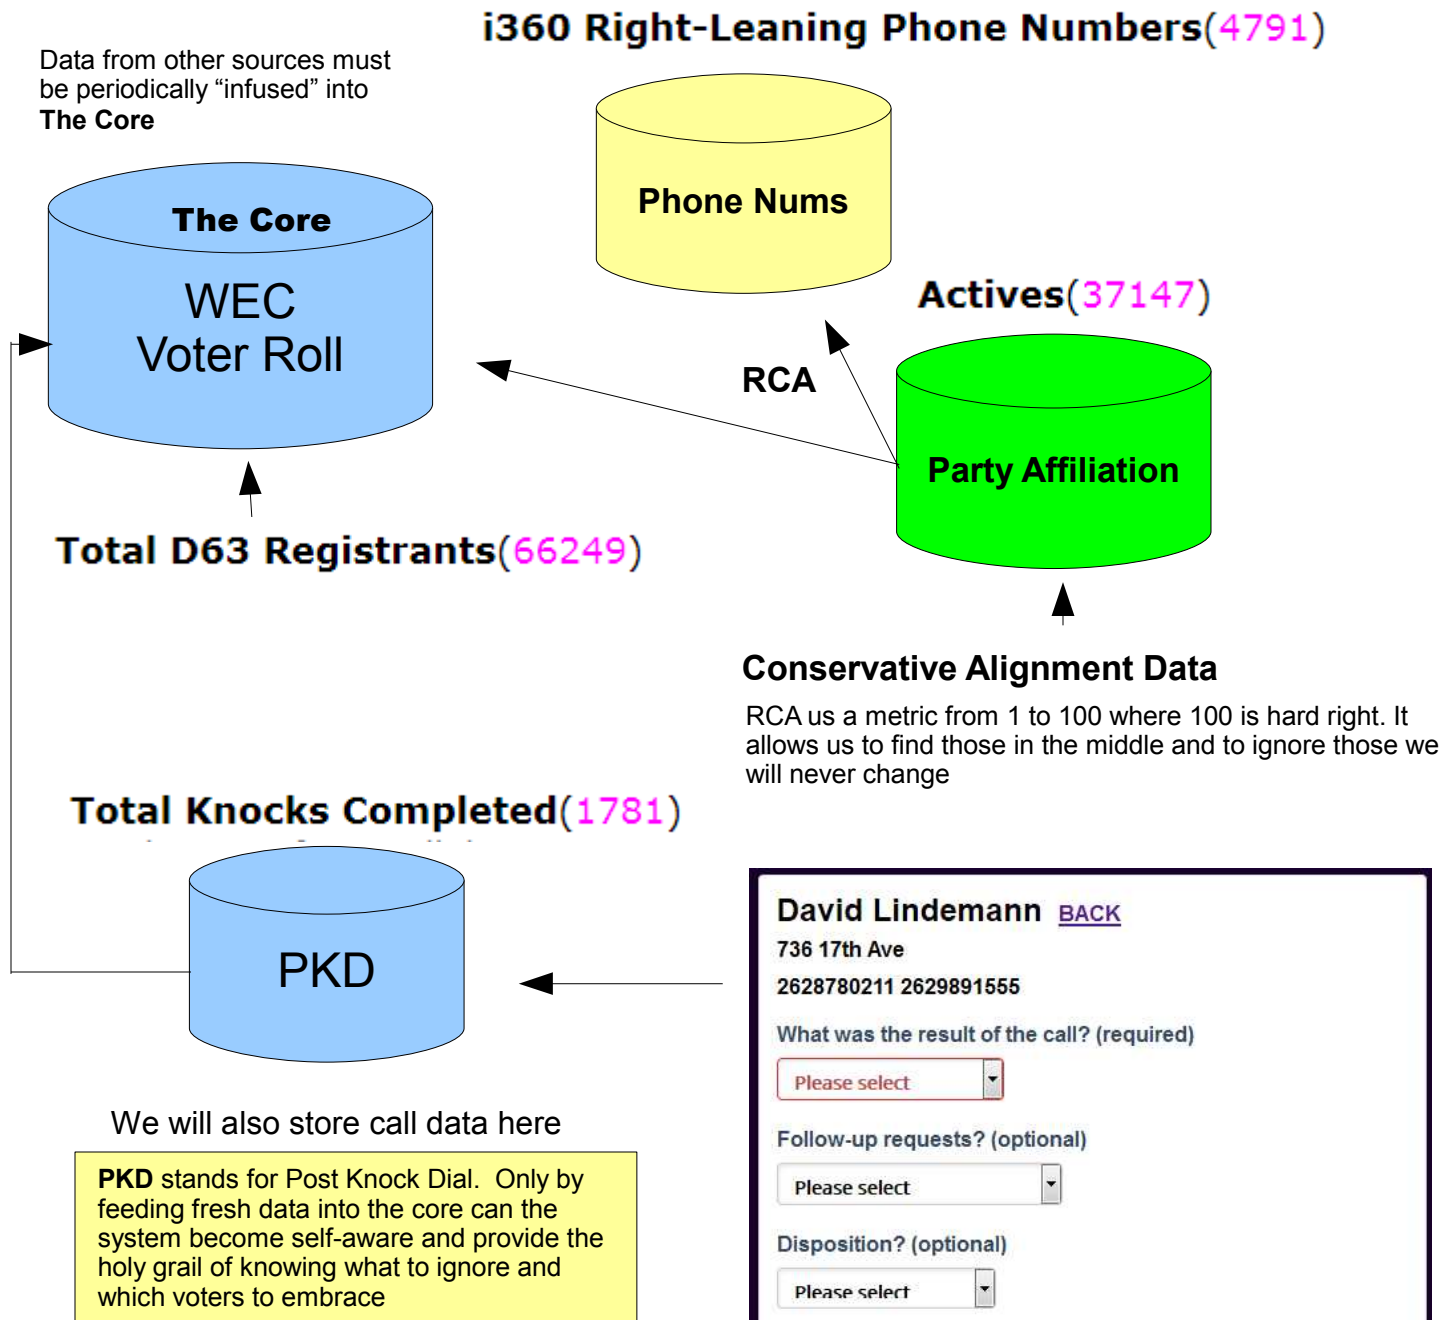

Example for a County-Wide Voter Data Warehouse

We will also store call data here

PKD stands for Post Knock Dial. Only by feeding fresh data into the core can the system become self-aware and provide the holy grail of knowing what to ignore and which voters to embrace

David Lindemann [BACK](#)

736 17th Ave
2628780211 2629891555

What was the result of the call? (required)
Please select

Follow-up requests? (optional)
Please select

Disposition? (optional)
Please select

Notes about this voter or the unit
Enter notes here

In many cases, paper and clipboards are still viable.